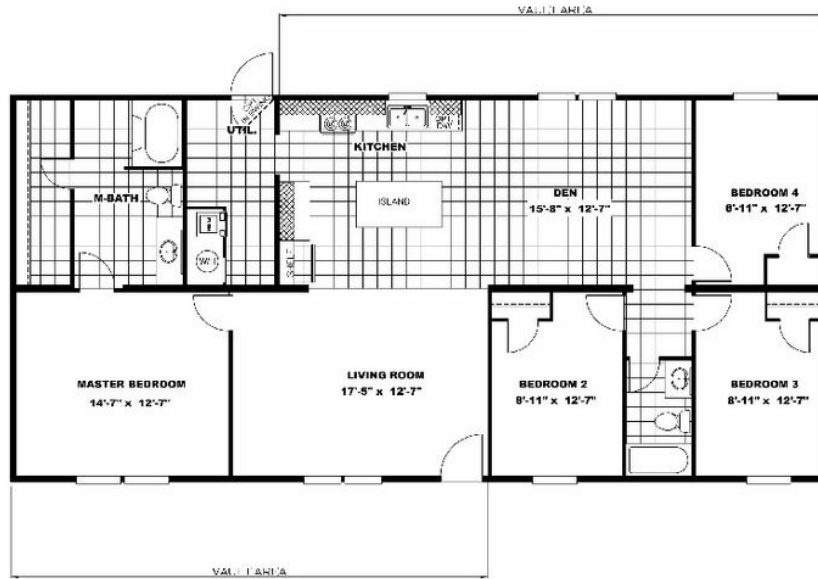

MARVEL Model number: 98TRU28564AH18

4 beds • 2 baths • 1568 sq.ft. • 28' width • 56' depth

Our home building facilities invest in continuous product and process improvements. Plans, dimensions, features, materials, specifications and availability are subject to change without notice or obligation. Renderings and floor plans are representative likenesses of our homes and may differ from the actual homes. We invite you to tour a Home Center near you and inspect the highest value in quality housing available or call (936) 899-7116 to speak with a Home Consultant. Copyright 2017, CMH. All rights reserved.

<https://www.freedomhomesoftexas.com>

FREEDOM HOMES-LUFKIN

206 SOUTH MEDFORD
LUFKIN, TX 75901

Monday - Thursday: 9am - 7pm
Friday: 9am - 6pm
Saturday: 9am - 5pm
Sunday: Closed

(936) 899-7116