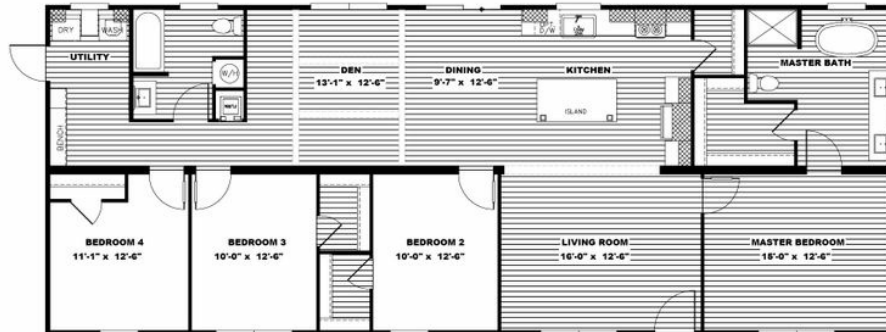

AMELIA

AMELIA Model number: 52NXT28684AH18

4 beds • 2 baths • 1904 sq.ft. • 28' width • 68' depth

Our home building facilities invest in continuous product and process improvements. Plans, dimensions, features, materials, specifications and availability are subject to change without notice or obligation. Renderings and floor plans are representative likenesses of our homes and may differ from the actual homes. We invite you to tour a Home Center near you and inspect the highest value in quality housing available or call (936) 899-7116 to speak with a Home Consultant. Copyright 2017, CMH. All rights reserved.

<https://www.freedomhomesoftexas.com>

FREEDOM HOMES-LUFKIN

**206 SOUTH MEDFORD
LUFKIN, TX 75901**

Monday - Thursday: 9am to 6pm
Friday: 9am to 6pm
Saturday: 9am to 5pm
Sunday: Closed

(936) 899-7116

**AMELIA** Model number: 52NXT28684AH18**4 beds • 2 baths • 1904 sq.ft. • 28' width • 68' depth**