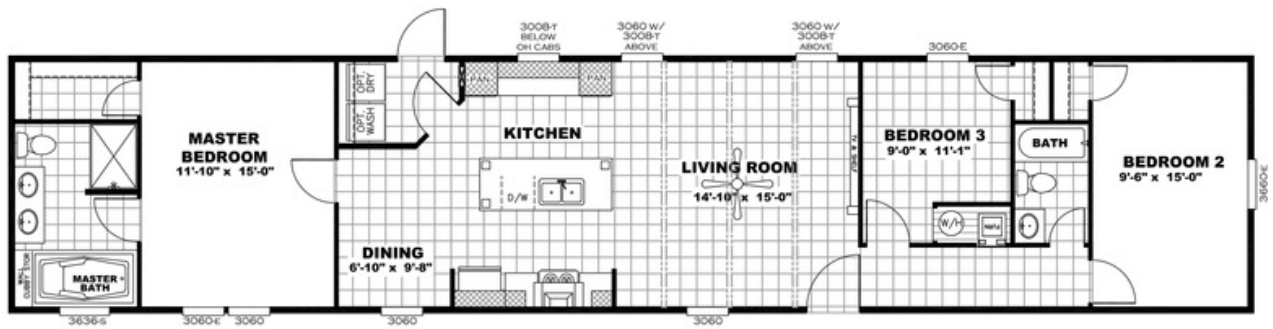

ANNIVERSARY 16763S

ANNIVERSARY 16763S

Model number: 31ANN16763SH19

3 beds • 2 baths • 1216 sq.ft. • 16' width • 76' depth

Our home building facilities invest in continuous product and process improvements. Plans, dimensions, features, materials, specifications and availability are subject to change without notice or obligation. Renderings and floor plans are representative likenesses of our homes and may differ from the actual homes. We invite you to tour a Home Center near you and inspect the highest value in quality housing available or call (936) 899-7116 to speak with a Home Consultant. Copyright 2017, CMH. All rights reserved.

MODEL# ANN16763SH

DRAWING # 31-76S-TXANN

ALL WINDOWS ARE THERMAL PANE

ANNIVERSARY 16763S

Model number: 31ANN16763SH19

3 beds • 2 baths • 1216 sq.ft. • 16' width • 76' depth

Our home building facilities invest in continuous product and process improvements. Plans, dimensions, features, materials, specifications and availability are subject to change without notice or obligation. Renderings and floor plans are representative likenesses of our homes and may differ from the actual homes. We invite you to tour a Home Center near you and inspect the highest value in quality housing available or call (936) 899-7116 to speak with a Home Consultant. Copyright 2017, CMH. All rights reserved.