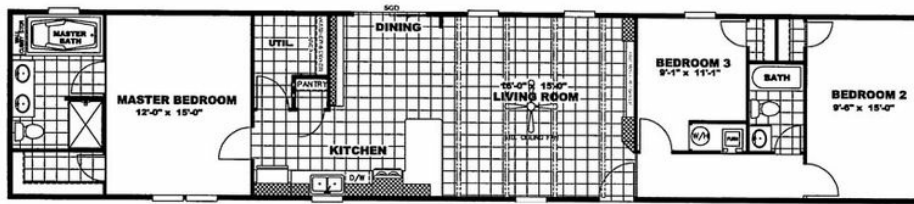

The Anniversary #1 Selling Single Section

Model number: 31ANN16763AH18

3 beds • 2 baths • 1216 sq.ft. • 16' width • 76' depth

Our home building facilities invest in continuous product and process improvements. Plans, dimensions, features, materials, specifications and availability are subject to change without notice or obligation. Renderings and floor plans are representative likenesses of our homes and may differ from the actual homes. We invite you to tour a Home Center near you and inspect the highest value in quality housing available or call (936) 899-7116 to speak with a Home Consultant. Copyright 2017, CMH. All rights reserved.

<https://www.freedomhomesoftexas.com>

FREEDOM HOMES-LUFKIN

206 SOUTH MEDFORD
LUFKIN, TX 75901

Monday - Thursday: 9am to 6pm
Friday: 9am to 6pm
Saturday: 9am to 5pm
Sunday: Closed

(936) 899-7116