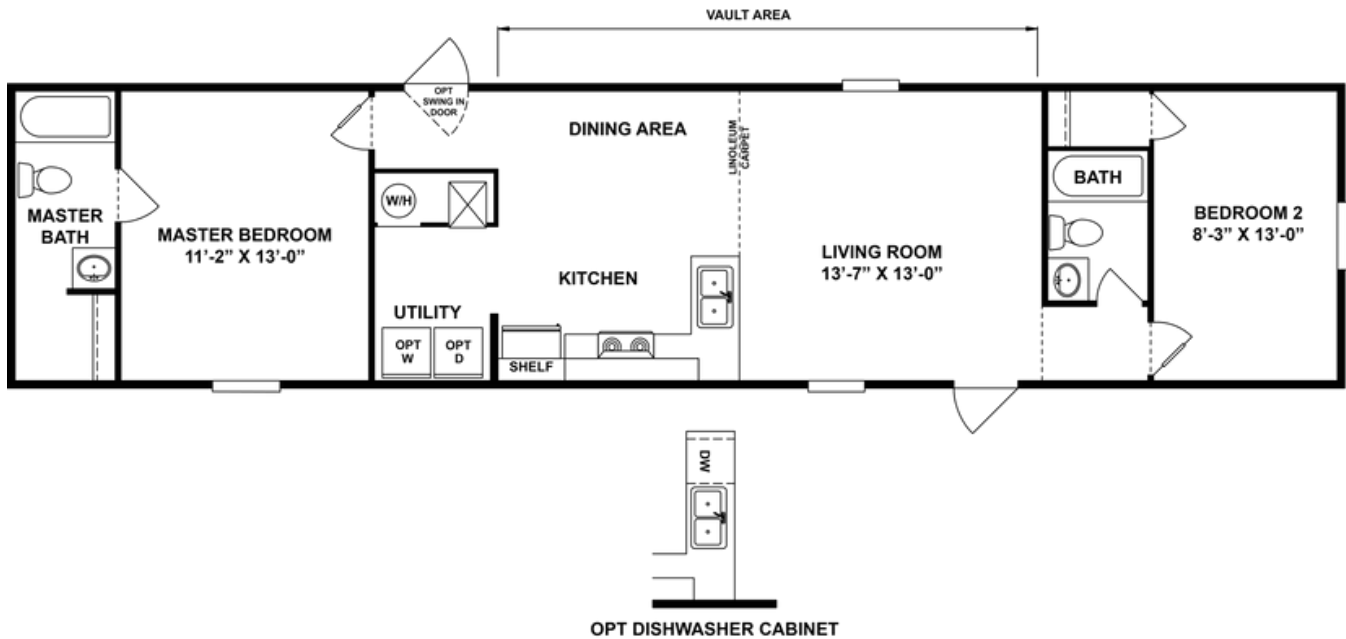

**DELIGHT** Model number: 97TRU14602AH18**2 beds • 2 baths • 840 sq.ft. • 14' width • 60' depth**

Our home building facilities invest in continuous product and process improvements. Plans, dimensions, features, materials, specifications and availability are subject to change without notice or obligation. Renderings and floor plans are representative likenesses of our homes and may differ from the actual homes. We invite you to tour a Home Center near you and inspect the highest value in quality housing available or call (936) 899-7116 to speak with a Home Consultant. Copyright 2017, CMH. All rights reserved.

DELIGHT Model number: 97TRU14602AH18

2 beds • 2 baths • 840 sq.ft. • 14' width • 60' depth

Our home building facilities invest in continuous product and process improvements. Plans, dimensions, features, materials, specifications and availability are subject to change without notice or obligation. Renderings and floor plans are representative likenesses of our homes and may differ from the actual homes. We invite you to tour a Home Center near you and inspect the highest value in quality housing available or call (936) 899-7116 to speak with a Home Consultant. Copyright 2017, CMH. All rights reserved.