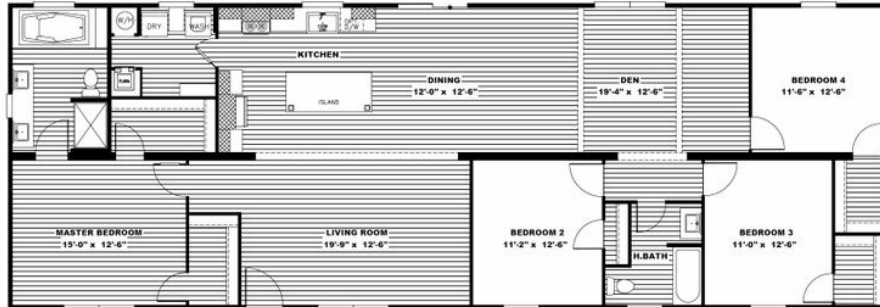

FARMHOUSE 4

FARMHOUSE 4 Model number: 52FRM28764CH19

4 beds • 2 baths • 2128 sq.ft. • 28' width • 76' depth

Our home building facilities invest in continuous product and process improvements. Plans, dimensions, features, materials, specifications and availability are subject to change without notice or obligation. Renderings and floor plans are representative likenesses of our homes and may differ from the actual homes. We invite you to tour a Home Center near you and inspect the highest value in quality housing available or call (936) 899-7116 to speak with a Home Consultant. Copyright 2017, CMH. All rights reserved.

FARMHOUSE 4 Model number: 52FRM28764CH19

4 beds • 2 baths • 2128 sq.ft. • 28' width • 76' depth

Our home building facilities invest in continuous product and process improvements. Plans, dimensions, features, materials, specifications and availability are subject to change without notice or obligation. Renderings and floor plans are representative likenesses of our homes and may differ from the actual homes. We invite you to tour a Home Center near you and inspect the highest value in quality housing available or call (936) 899-7116 to speak with a Home Consultant. Copyright 2017, CMH. All rights reserved.